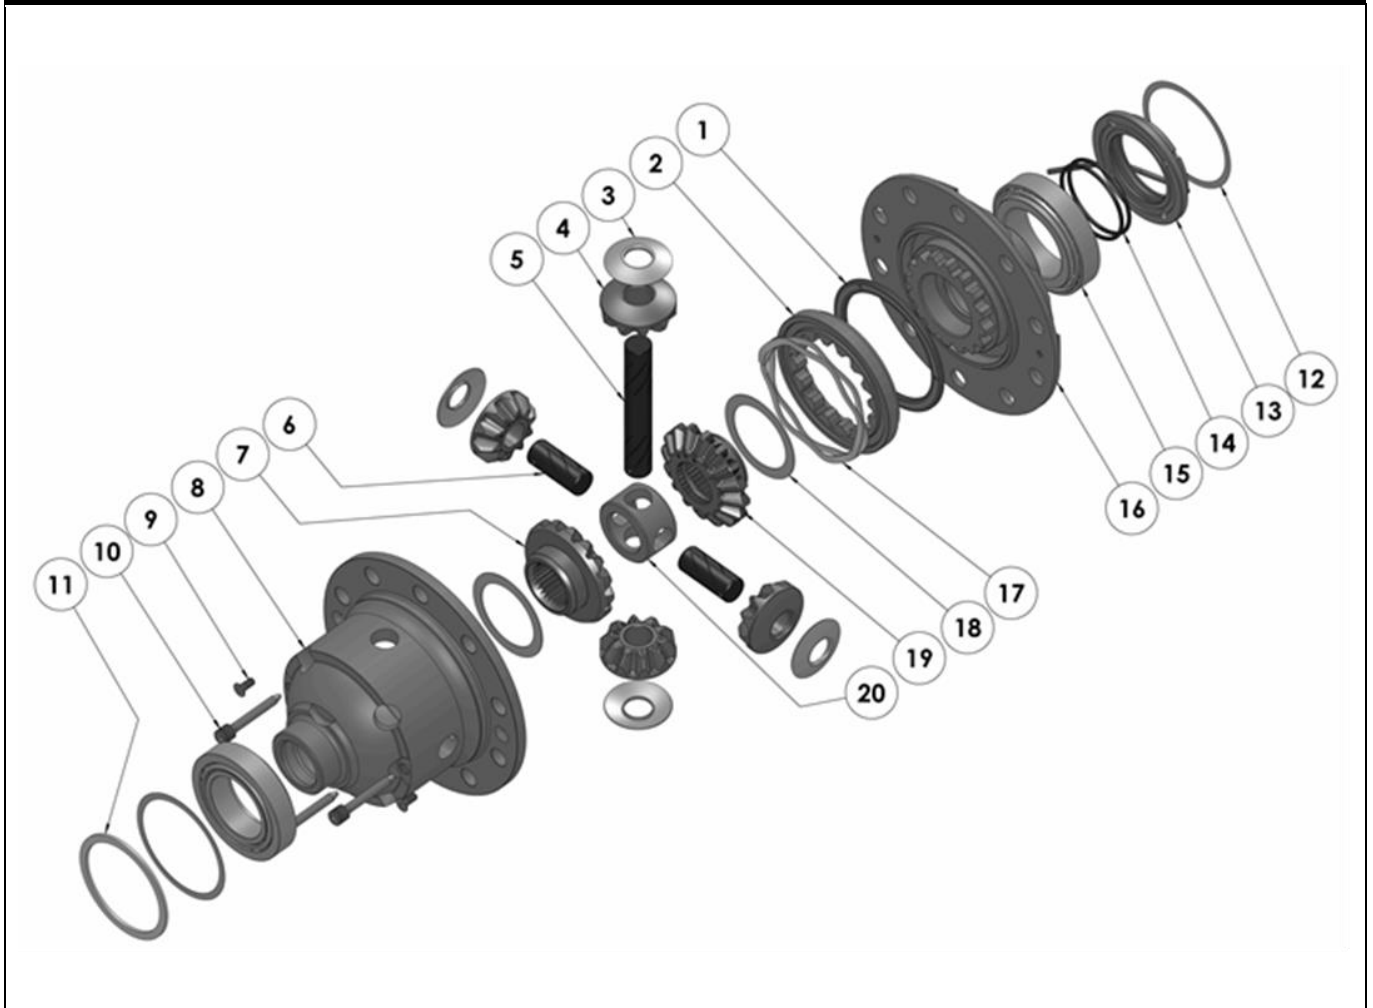

RD219

T6 Ranger/BT50, FR, 29 SPL

PARTS LIST

ITEM #	QTY	DESCRIPTION	PART #	NOTES
01	1	BONDED SEAL	160701SP	
02	1	CLUTCH GEAR & WAVESPRING KIT	050902SP	
03	4	PINION THRUST WASHER	SEE NOTE	4
04	4	PINION GEAR	SEE NOTE	2
05	1	LONG CROSS SHAFT	061302SP	
06	2	SHORT CROSS SHAFT	061402SP	
07	1	SIDE GEAR	SEE NOTE	2
08	1	DIFFERENTIAL CASE	013121SP	
09	1	COUNTERSUNK SCREW (PK OF 2)	200213SP	
10	1	RETAINING PIN SET (PK OF 4)	120601SP	
11	1	OE MASTER SHIM	NOT SUPPLIED	
12	1	SHIM KIT	SHK008	
13	1	SEAL HOUSING KIT	081824SP	
14	1	SEAL HOUSING O-RINGS (PK OF 2)	160207-2	1
15	2	TAPERED ROLLER BEARING	NOT SUPPLIED	3
16	1	FLANGE CAP KIT	028520SP	
17	1	WAVESPRING	150702SP	
18	2	SIDE GEAR THRUST WASHER	SEE NOTE	4
19	1	SPLINED SIDE GEAR	SEE NOTE	2
20	1	SPIDER BLOCK	070503SP	
*	1	BULKHEAD FITTING KIT (BANJO TYPE)	170114	5
*	1	AIR LINE (6mm DIA X 6m LONG)	170314	5
*	1	SOLENOID VALVE (12V)	180103	
*	1	SWITCH FR LOCKER	180223	
*	1	CABLE TIE (PK OF 25)	180305	
*	1	OPERATING & SERVICE MANUAL	210200	
*	1	INSTALLATION GUIDE	2102219	

* *Not illustrated in exploded view*

NOTES

- 1 For replacement O-rings use only BS136 Viton 75.
- 2 Available only as complete 6 gear set # 728J101
- 3 This differential uses 2 different sized carrier bearings – Timken 32010X (ARB #160116) on the Flange Cap side, and Timken LM603049-LM603011 (ARB #160104) on the Case side.
- 4 Available only as complete thrust washer kit #730J01
- 5 All diffs produced before serial #17070001 came with 5mm air connection system. For information contact ARB.

RD219

T6 Ranger/BT50, FR, 29 SPL

EXPLODED DIAGRAM

SPECIFICATIONS

Axle Spline	29 tooth, Ø31.5mm [1.24"]
Ratio Supported	All
Ring Gear ID	121.3mm [4.77"]
Ring Gear OD	190mm [7.48"]
Ring Gear Bolts	10 bolts on Ø145.5mm [5.72"]
Ring Gear Torque	135Nm [100 ft-lb]
Backlash	0.35-0.45mm [0.013-0.017"] (measured off pinion)