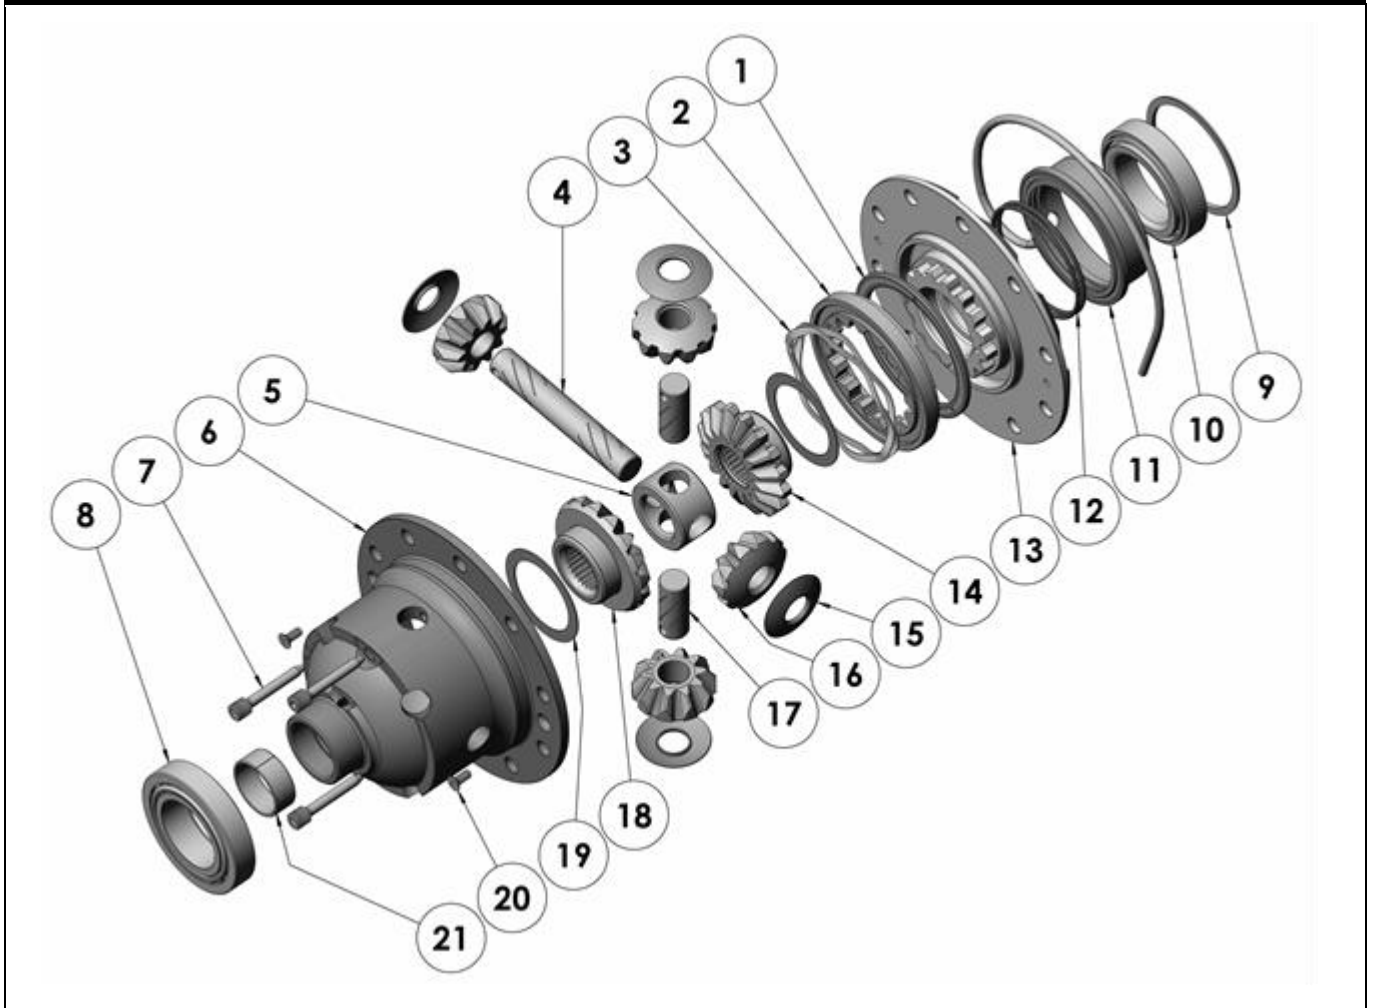

RD90

TOYOTA 7.5" IFS

PARTS LIST

ITEM #	QTY	DESCRIPTION	PART #	NOTES
1	1	BONDED SEAL	160701SP	
2	1	CLUTCH GEAR & WAVESPRING KIT	050902SP	
3	1	WAVESPRING	150702SP	
4	1	LONG CROSS SHAFT	061302SP	
5	1	SPIDER BLOCK	070503SP	
6	1	DIFFERENTIAL CASE	013101SP	
7	1	RETAINING PIN SET (PK OF 4)	120601SP	
8	1	TAPERED ROLLER BEARING	NOT SUPPLIED	
9	1	SHIM KIT	SHK008	
*	1	MASTER SHIM	150320	
10	1	TAPERED ROLLER BEARING	160117	2
11	1	SEAL HOUSING KIT	081701SP	
12	1	SEAL HOUSING O-RINGS (PK OF 2)	160251-2	1
13	1	FLANGE CAP KIT	028501SP	
14	1	SPLINED SIDE GEAR	SEE NOTE	3
15	4	PINION THRUST WASHER	SEE NOTE	4
16	4	PINION GEAR	SEE NOTE	3
17	2	SHORT CROSS SHAFT	061402SP	
18	1	SIDE GEAR	SEE NOTE	3
19	2	SIDE GEAR THRUST WASHER	SEE NOTE	4
20	1	COUNTERSUNK SCREW (PK OF 2)	200213SP	
21	2	ANTI-FRICTION BUSHING (PTFE)	160801SP	
*	1	AIR LINE (6mm DIA X 6m LONG)	170314	5
*	1	BULKHEAD FITTING KIT (BANJO TYPE)	170114	5
*	1	SOLENOID VALVE (12V)	180103	
*	1	CABLE TIE (PK OF 25)	180305	
*	1	SWITCH FR LOCKER	180223	
*	1	OPERATING & SERVICE MANUAL	210200	
*	1	INSTALLATION GUIDE	210290	

* *Not illustrated in exploded view*

NOTES

- 1 For replacement O-rings use only BS149 Viton 75.
- 2 For replacement bearing use Timken part # LM503349 / LM503310.
- 3 Available only as complete 6 gear set # 728J021
- 4 Available only as complete thrust washer kit #730J01
- 5 All diffs produced before serial #17070001 came with 5mm air connection system. For information contact ARB.
- Spare axle retaining clips may be required (not supplied) to refit CV shafts.

RD90

TOYOTA 7.5" IFS

EXPLODED DIAGRAM

SPECIFICATIONS

Axle Spline	27 tooth, Ø28.0mm [1.10"]
Ratio Supported	All
Ring Gear ID	118.0mm [4.65"]
Ring Gear OD	191mm [7.5"]
Ring Gear Bolts	10 bolts on Ø140mm [5.51"]
Ring Gear Torque	96Nm [71 ft-lb]
Backlash	0.13-0.18mm [0.005-0.007"]
Bearing Cap Torque	85Nm [63 ft-lb]